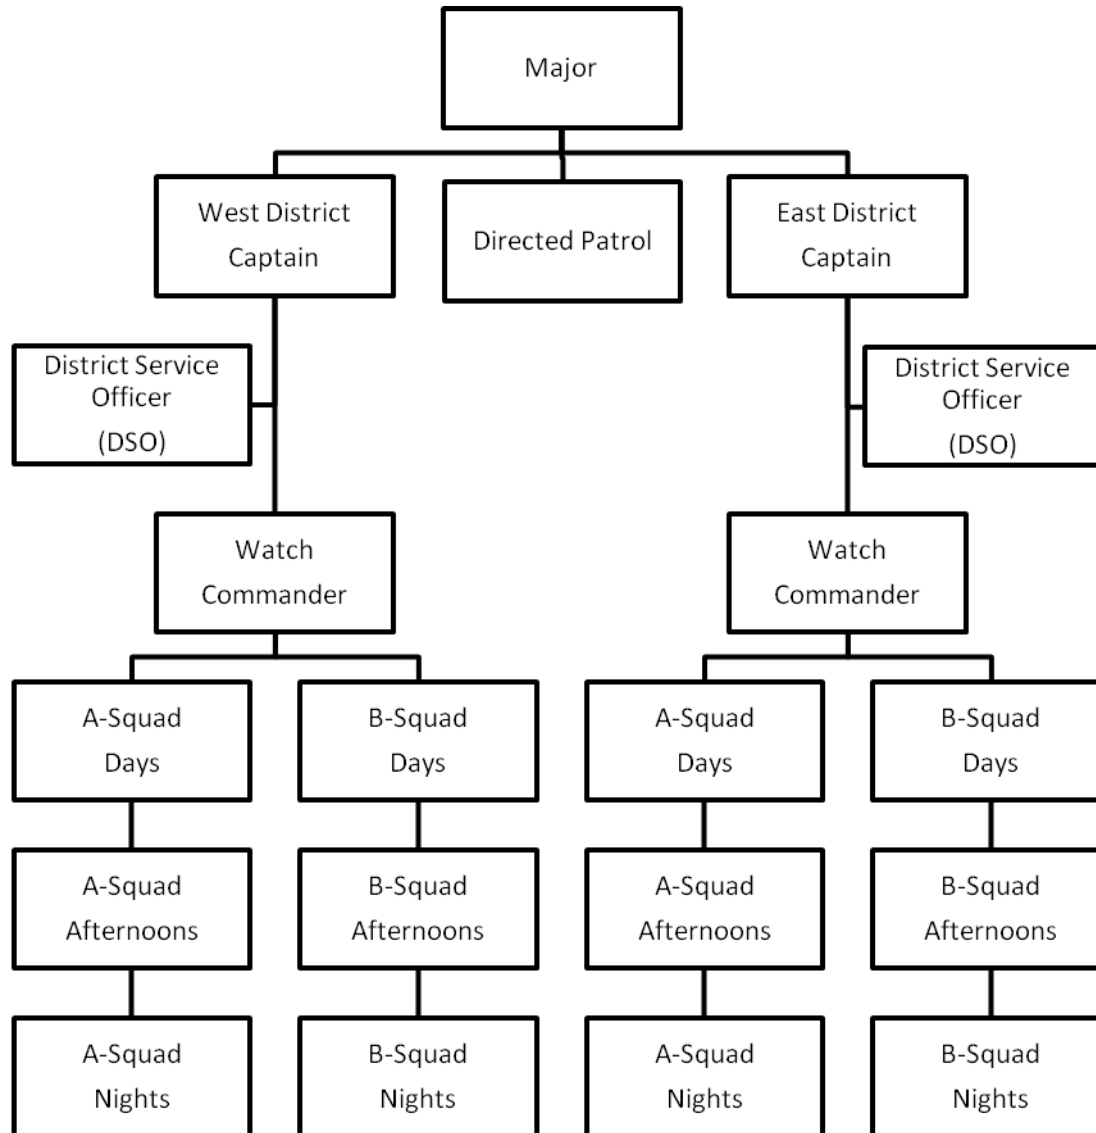

OCALA POLICE DEPARTMENT

OFFICE OF DEPUTY CHIEF

COMMUNITY POLICING

SPECIAL OPERATIONS BUREAU

INVESTIGATIVE SERVICES BUREAU

SUPPORT SERVICES BUREAU

UNIFIED ENFORCEMENT STRIKE TEAM